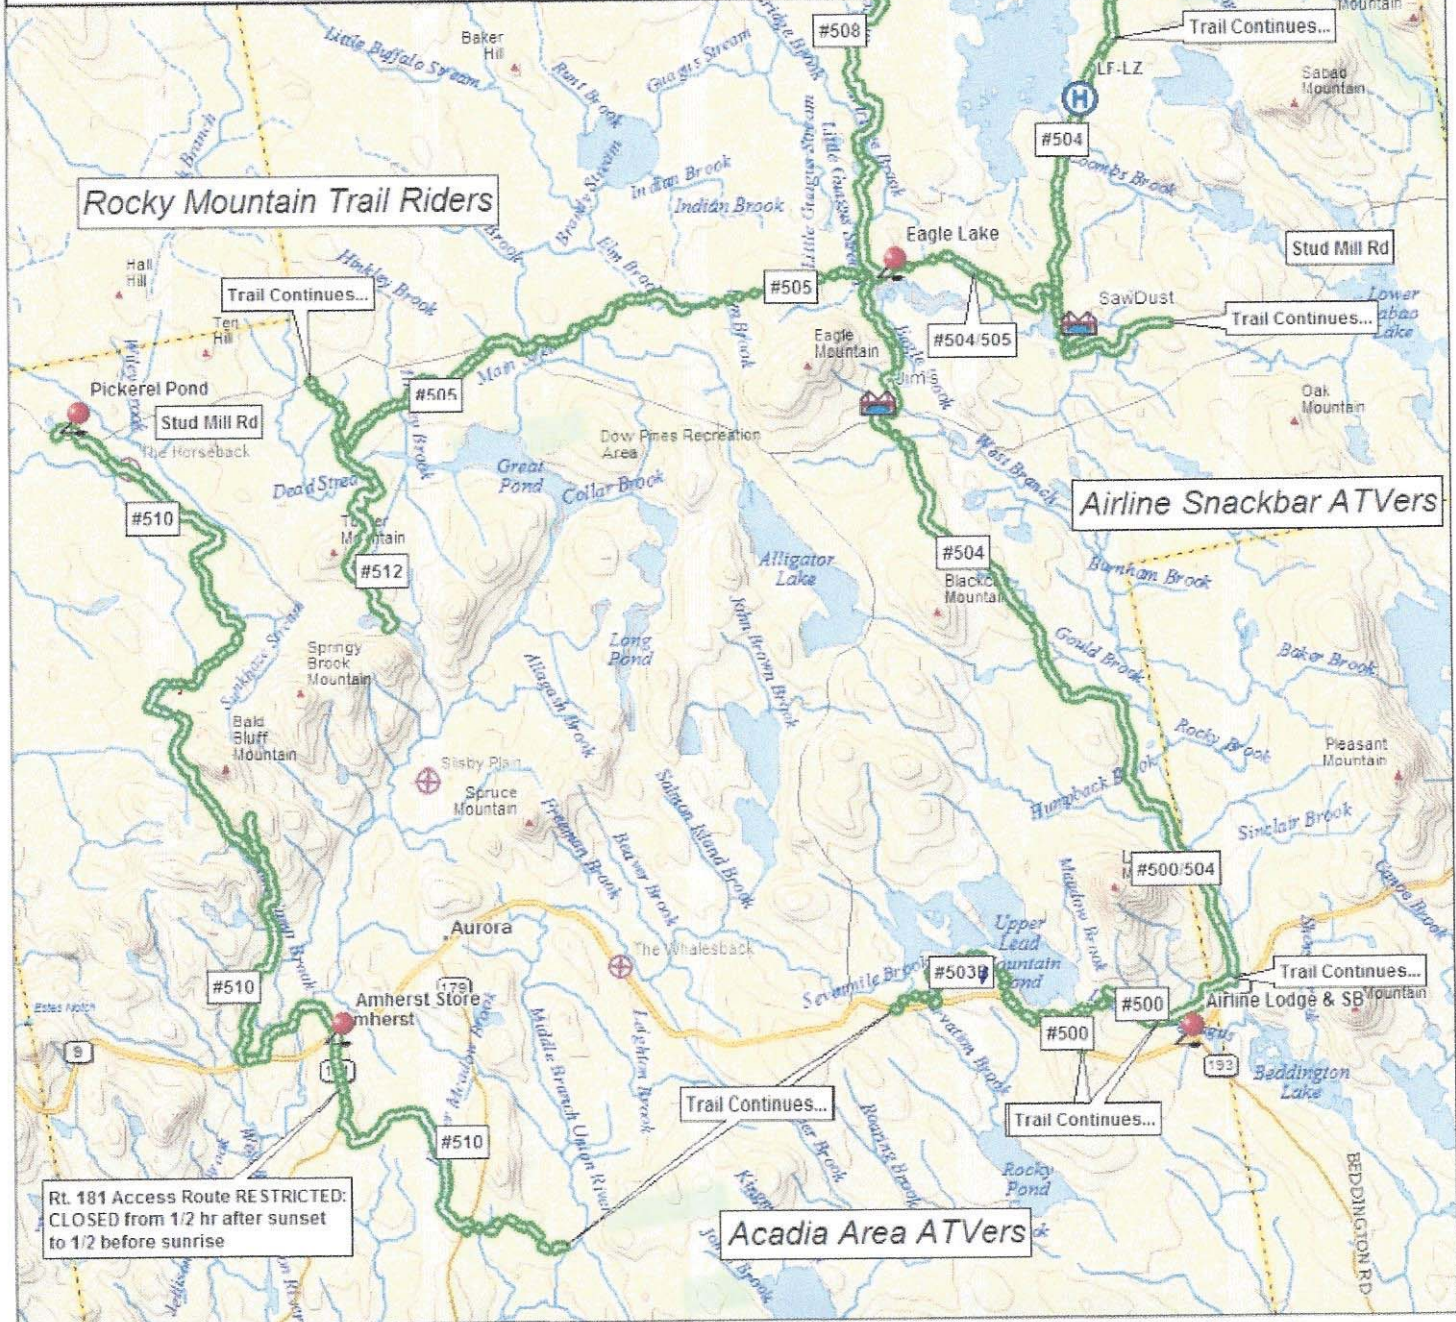

Airline ATV Riders
<http://airlineatvriders.org>
2017 Trail Map-DRAFT 1

**Map is a GUIDE ONLY; Obey posted signs!
 Respect private property & stay on trails!**

Data use subject to license.

© DeLorme Topo North America™ 10

www.delorme.com

MN (16.5° W)

Data Zoom 10-0